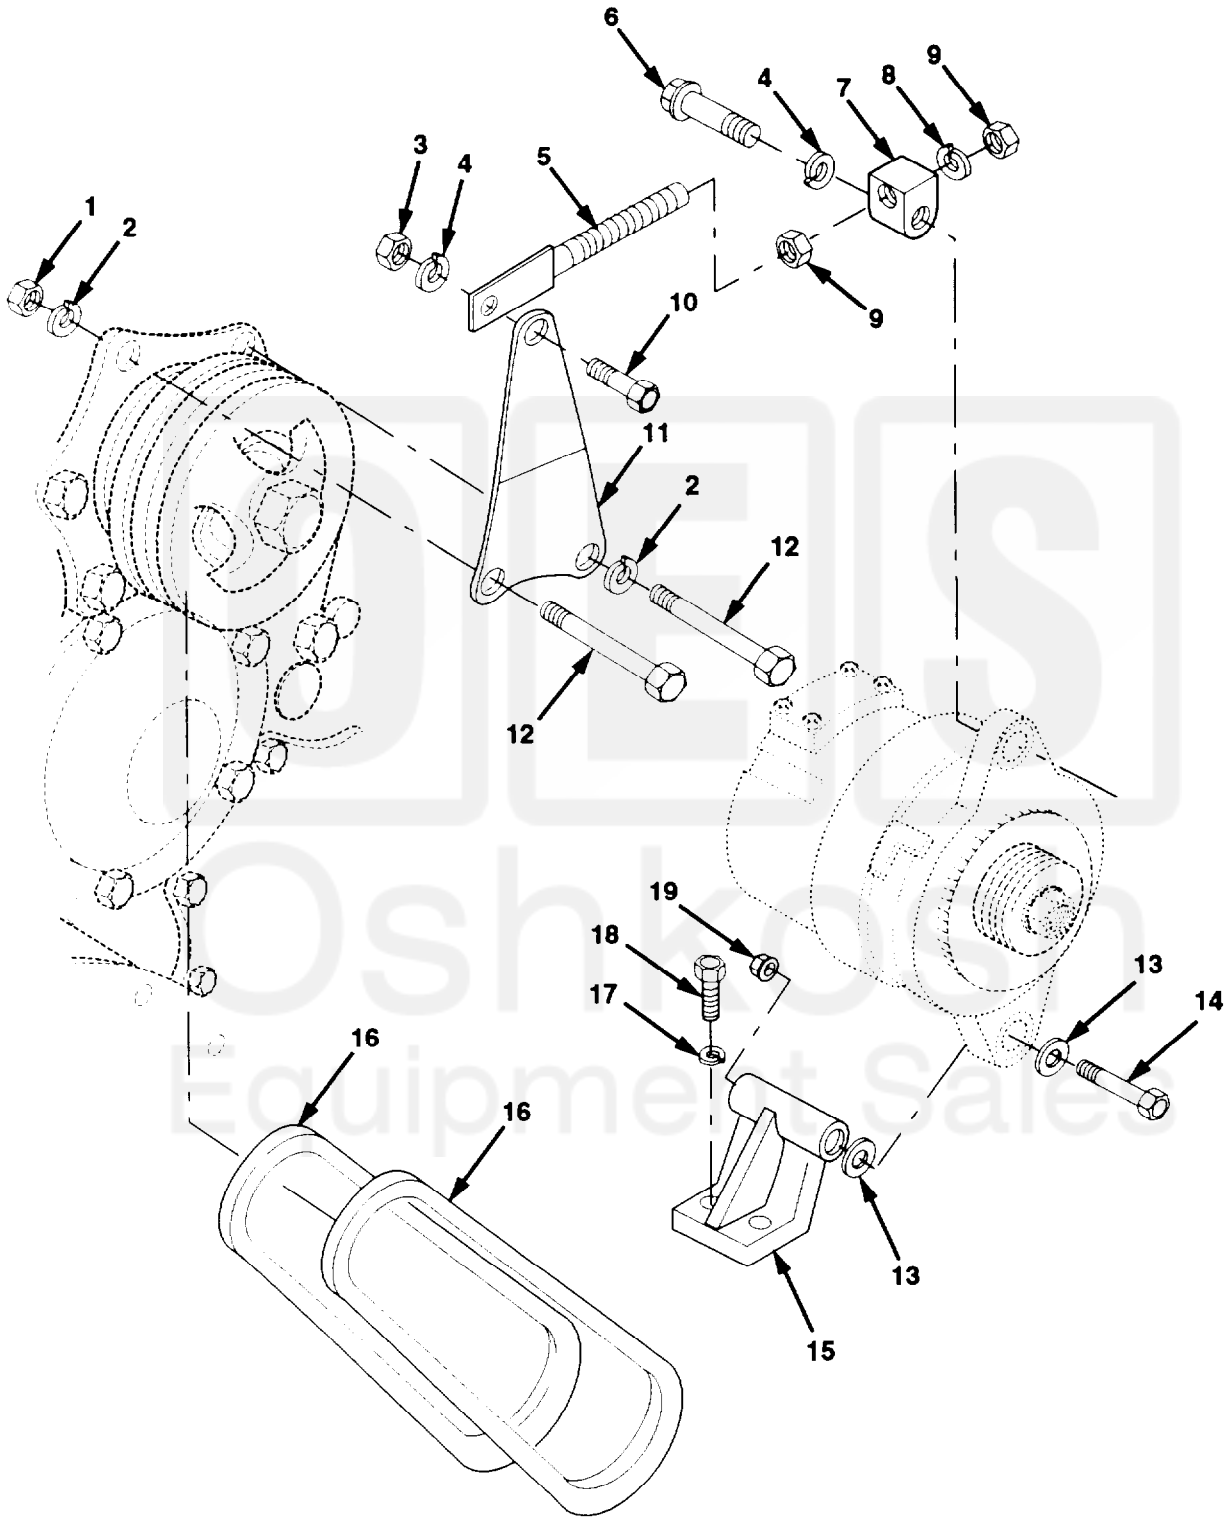

Figure 48. Fan Assembly and Belts

Section II. REPAIR PARTS LIST

(1) ILLUSTRATION		(2)	(3)	(4)	(5)	(6) DESCRIPTION	(7)	(8)
(a) FIG NO	(b) ITEM NO	SMR CODE	NATIONAL STOCK NUMBER	CAGE	PART NUMBER	USABLE ON CODE	UM	QTY INC IN UNIT
						GROUP 0505 FAN ASSEMBLY AND BELTS		
48	1	M0000		45152	2012790-120	HOSE ASSEMBLY, MAKE FROM PART NUMBER FC350-04. CAGE 01276, APPROXIMATELY 120 INCHES LONG.	EA	1
48	2	PAOZZ	4730-00-217-2429	01276	401-4S	.ADAPTER.STRAIGHT	EA	2
48	3	M0000	- - -	45152	2012680-8	HOSE ASSEMBLY, MAKE FROM PART NUMBER FC350-04. CAGE 01276, APPROXIMATELY 8 INCHES LONG.	EA	1
48	4	PAOZZ	4730-00-885-9861	01276	190296-45	.ELBOW.TUBE TO HOSE	EA	1
48	5	PAOZZ	4730-00-217-2429	01276	401-4S	.ADAPTER.STRAIGHT	EA	1
48	6	PFOZZ	4730-00-254-6211	30327	49-F-04X02	ELBOW.PIPE TO TUBE	EA	2
48	7	PAOZZ	4820-01-107-4672	77873	2-22724	VALVE.RELIEF	EA	1
48	8	PAOZZ	5305-00-071-2079	80204	B1821BH050C400N	SCREW.CAP,HEX 1/2-13 X 4	EA	1
48	9	PBFZZ	2930-01-157-2979	72582	8924109	SUPPORT.FAN	EA	1
48	10	PAOZZ	5310-00-820-6653	96906	MS35338-50	WASHER.LOCK 5/8	EA	2
48	11	PAOZZ	5305-01-052-2343	45152	2CH17	SCREW.CAP.HEX 5/8-11 X 5 1/2	EA	2
46	12	PAOZZ	4730-00-995-1559	96906	MS51500A6	ADAPTER.STRAIGHT	EA	2
48	13	M0000		45152	2013400-23	HOSE ASSEMBLY, MAKE FROM PART NUMBER FC350-06. CAGE 01276, APPROXIMATELY 23 INCHES LONG	EA	1
48	14	PAOZZ	4730-00-852-4310	01276	190261-6S	.ELBOW,TUBE TO HOSE	EA	1
48	15	PAOZZ	4730-01-065-7552	01276	411-6S	.ADAPTER.STRAIGHT	EA	1
48	16	PAOZZ	4730-01-238-6442	01276	2023-4-4S	ELBOW.PIPE TO TUBE	EA	1
48	17	M0000		45152	2013430-7	HOSE ASSEMBLY, MAKE FROM PART NUMBER FC350-04. CAGE 01276. APPROXIMATELY 7 INCHES LONG.	EA	1
48	18	PAOZZ	4730-00-203-3550	01276	411-4S	.ADAPTER,STRAIGHT	EA	1
48	19	PAOZZ	4730-00-885-9861	01276	190296-4S	.ELBOW.TUBE TO HOSE	EA	1
48	20	PAOZZ	3030-00-569-9376	96906	MS51066RC48-3	V-BELTS.MATCHED SET (TEMP>-37 DEG F)	EA	1
48	21	PAOZZ	2930-01-337-0035	45454	412073	FAN.SUCTION	EA	1
48	22	PAOZZ	5310-00-584-5272	96906	MS35338-48	WASHER.LOCK 1/2	EA	4
48	23	PAOZZ	5305-01-355-6788	45152	28249AX	SCREW.CAP.HEX 1/2-13 X 2	EA	4
48	24	PAOZZ	4730-00-187-0840	88044	AN816-4	ADAPTER.STRAIGHT	EA	1
48	25	PFOZZ	5365-01-157-0971	45152	65912BX	SPACER.SPECIAL	EA	1
45	26	PAOZZ	5306-01-155-9765	45152	115304A	BOLT.MACHINE 1/2-13 X 1 1/4	EA	2
49	27	PFOZZ	4730-00-900-3296	30327	48F1-8 1-4	ADAPTER.STRAIGHT	EA	1